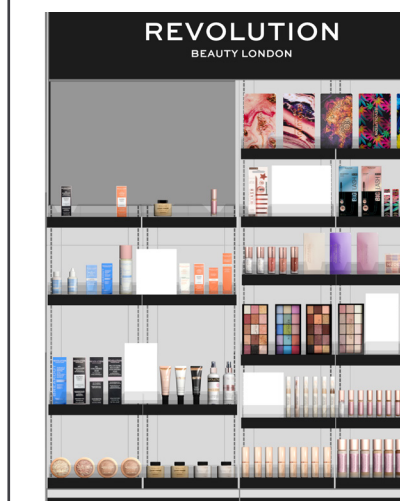

Scan for a demonstration of animated installation